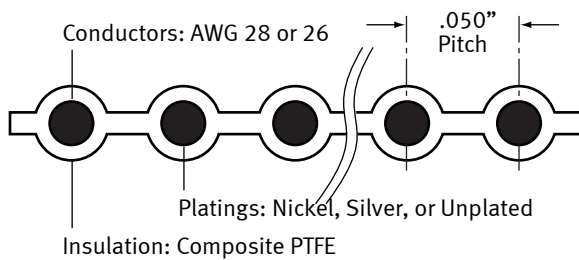

# GORE™ IDC Ribbon Cable

*High Flex  
GFX617-XX19-X-XX*

## High Flex Life Cable

GORE™ IDC High Flex Ribbon Cables provide reliability and superior flex life performance in demanding environments. The GFX617 cable series has sparked a small revolution in high speed continuous-flex applications because no other cables on the market can demonstrate comparable flex life.

The GFX617 cable series is .050" pitch ribbon cable with conductors available in either 28 or 26 AWG. These cables conform to UL Style 20453.

These cables are often used in linear motion, inspection, and pick-and-place applications.